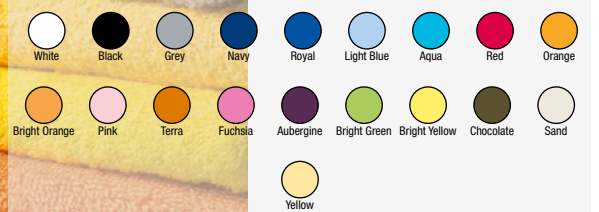

Con banda decorativa

One Size

White

Black

Grey

Navy

Royal

Red

Bright Orange

Pink

Terra

Fuchsia

Yellow

Bright Yellow

Chocolate

jassz

ACCESSORIES

TOWELS

White

Black

Grey

Navy

Royal

Light Blue

Aqua

Red

Orange

Bright Orange

Pink

Terra

Fuchsia

Aubergine